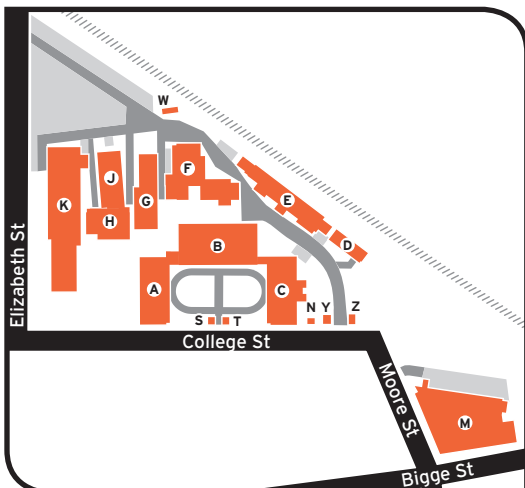

EDUCATION AND TRAINING CENTRE

Cnr Bigge Street and Moore Street
Liverpool, NSW 2170 | p: 13 7974

- M Director, Learning Environment
- Flexible Learning Centre
- Information Technology
- Lecture Theatre
- Student Administration Centre
- TAFE International Education Centre
- Training Coordination Unit

Transit Information

For timetable information, please call 131 500 or visit www.131500.com.au

Parking is not available at the Education Training Centre (ETC). Limited street parking is available

Liverpool Interchange is 50 metres from the ETC Building

Liverpool Station is 100 metres from the ETC Building