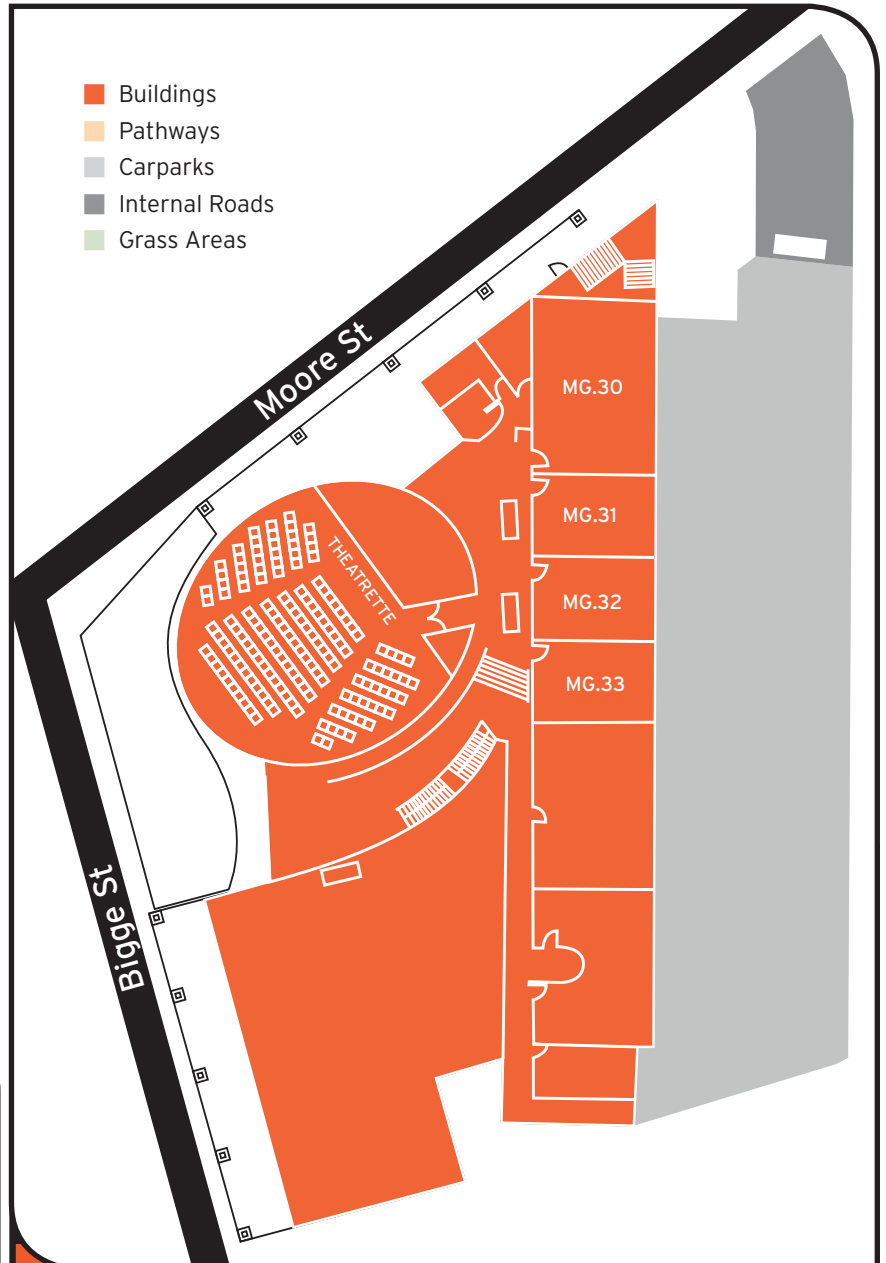

EDUCATION AND TRAINING CENTRE

Cnr Bigge Street and Moore Street
Liverpool, NSW 2170 | p: 13 7974

- M Director, Learning Environment
- Flexible Learning Centre
- Information Technology
- Lecture Theatre
- Student Administration Centre
- TAFE International Education Centre
- Training Coordination Unit

Transit Information

For timetable information, please call 131 500 or visit www.131500.com.au

Parking is not available at the Education Training Centre (ETC). Limited street parking is available

Liverpool Interchange is 50 metres from the ETC Building

Liverpool Station is 100 metres from the ETC Building