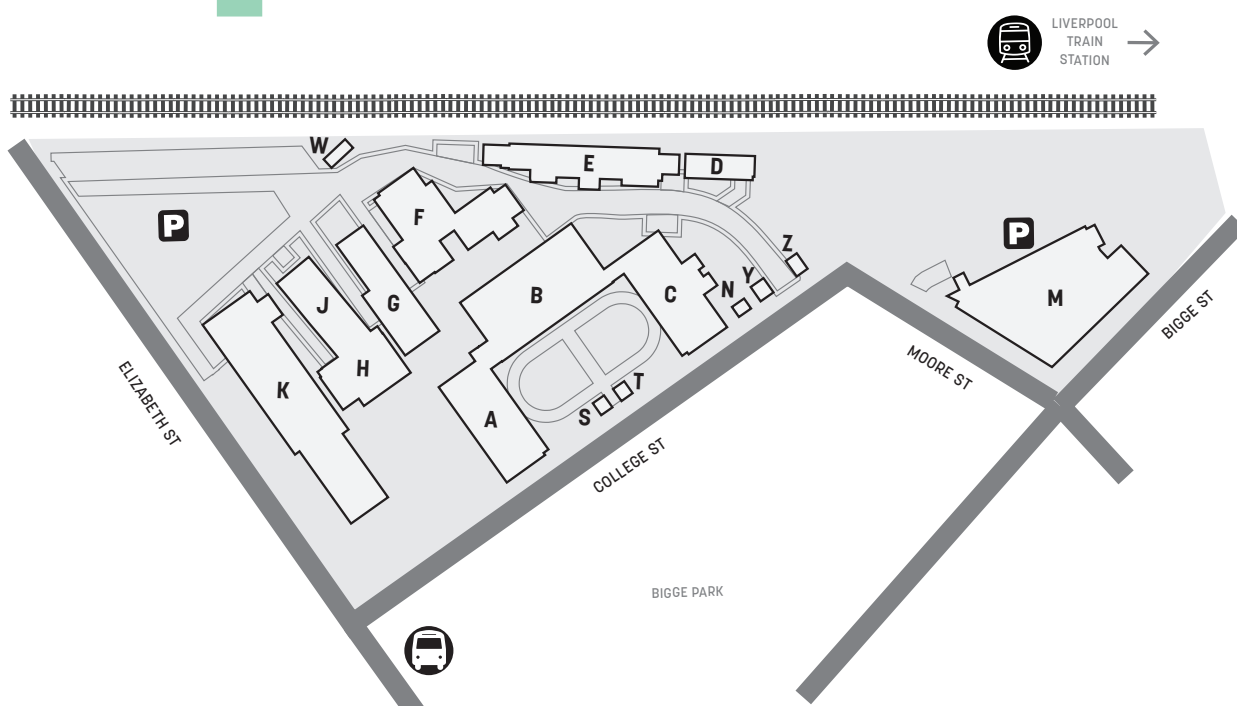

LIVERPOOL

CAMPUS GUIDE

BUILDING A

- Library Services
- Foundation Skills – Tertiary Preparation

BUILDING B

- Cluster Manager
- Customer Service Centre
- Music Room
- Werrimbi Room

BUILDING C

- Career Advice/Counselling
- Disability Consultants
- English Language

BUILDING D

- First Aid Room

BUILDING E

- Hairdressing

BUILDING F

- Beauty Therapy

BUILDING G

- Beauty Therapy

BUILDING H

- Canteen
- College Facilities Coordinator

BUILDING J

- Foundation Skills

BUILDING K

- Administration Studies
- Foundation Skills – Maths and Science
- Accounting and Finance
- Business Services
- Business and Finance Faculty

BUILDING M

- TAFE International Education Centre (TIEC)
- Flexible Learning Centre
- Lecture Theatre
- Institute Facilities Management Unit

BUILDING T

- Security

Visit

www.tafensw.edu.au

Phone

137 974

Connect

College Street
Liverpool 2170

Parking is not available on college grounds during the day. Limited street parking.

Buses terminate and pick up at Liverpool Station.

Liverpool Station is a 5 minute walk from college

TAFENSW