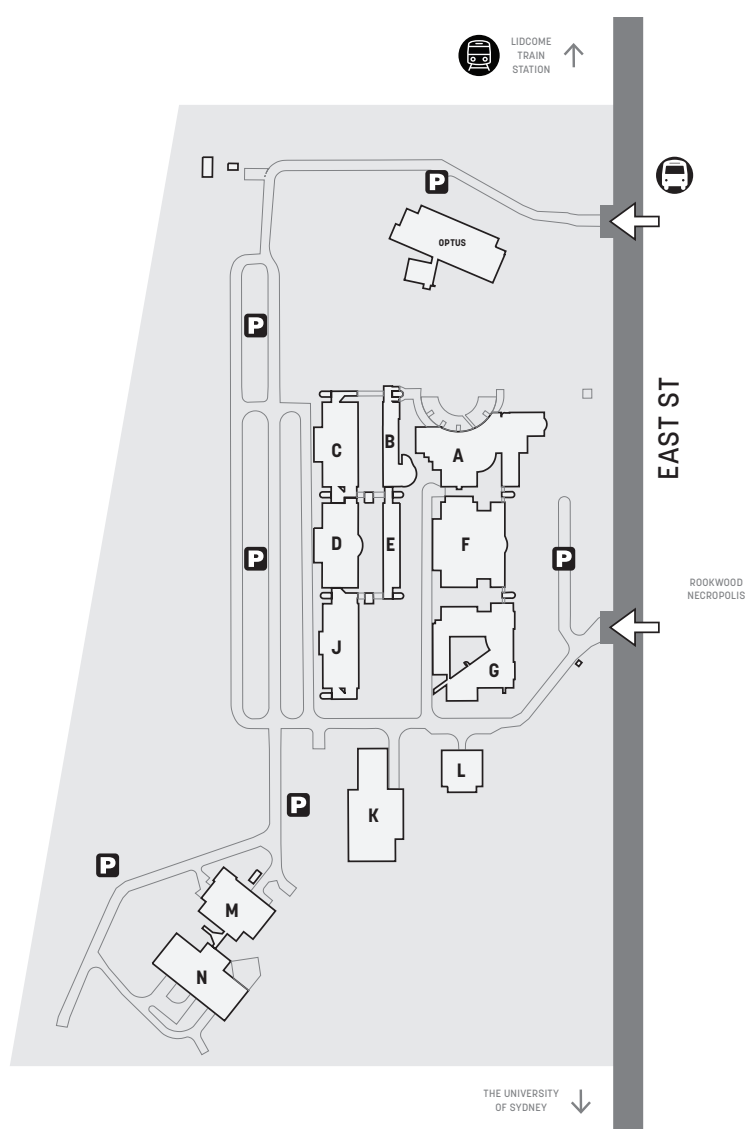

LIDCOMBE

CAMPUS GUIDE

BUILDING A

- Canteen
- Customer Service Centre
 - Information and Administration
 - Disability Services
 - Career Advice and Counselling
- ICT On Site Support
- International Student Coordinator
- Library Services
- Payment Centre
- Security
- Seminar/Conference Rooms
- Xerox On Site Support

BUILDING C, D AND E

- Allied Timber Trades
- Cabinetmaking
- Furniture Finishing
- Floor Covering
- Joinery
- Shopfitting
- Upholstery
- Woodmaching

BUILDING F

- Computer Rooms (CAD/CAM/CNC)
- Interior Decoration and Design Fundamentals
- Product and Furniture Design

Parking available on
college grounds. Street
parking available.

915, M92 (East St)

Lidcombe Station
is a 20 minute
walk from college

TAFE
NSW