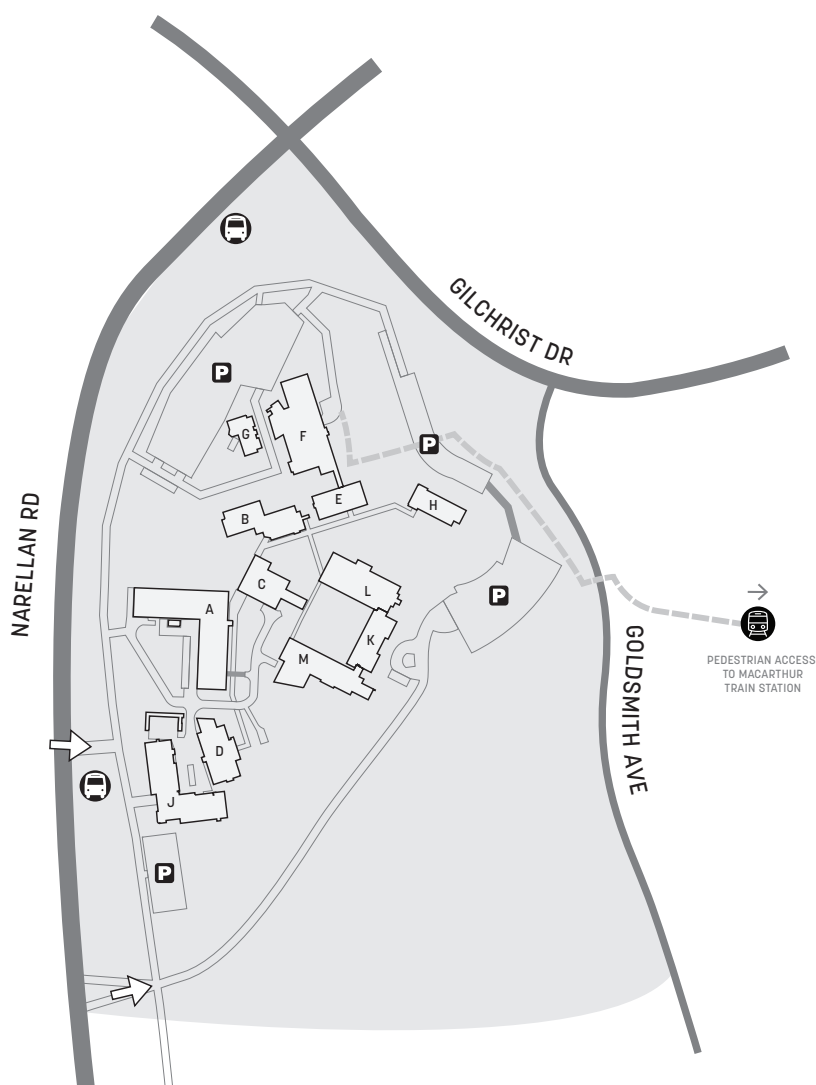

## CAMPUS GUIDE

890, 890C, 891, 892, 893,  
894, 894X, 895, 896, 898,  
900 (Narellan Rd)

Macarthur Station  
is a 10 minute walk  
from college

**TAFE**  
NSW

For timetable information, please call 131 500 or visit [transportnsw.info](http://transportnsw.info)